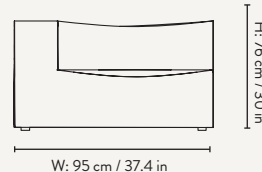

ARMREST END MODULE - SMALL