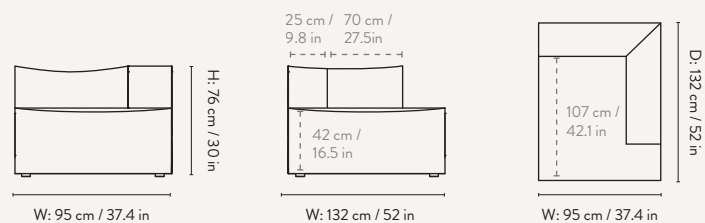

CHAISE LONGUE - SMALL