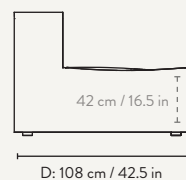

ARMREST END MODULE - LARGE