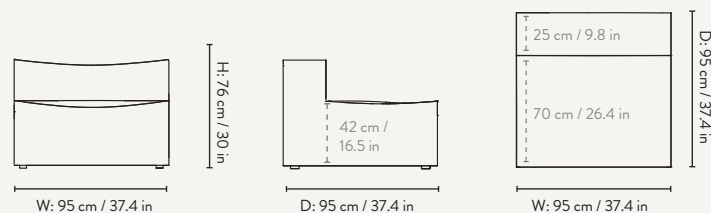

CENTER MODULE - S100