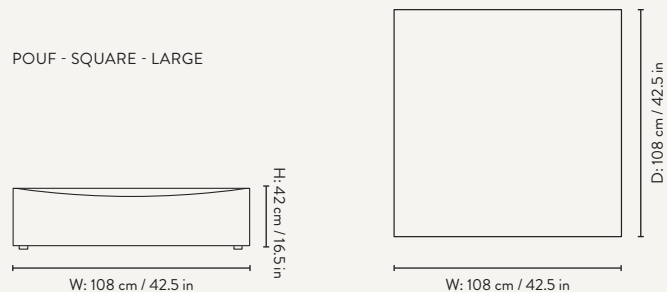

POUF - SQUARE - LARGE