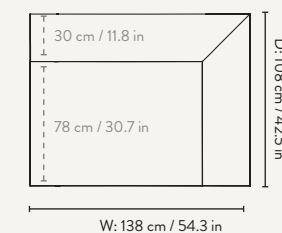

ARMREST END MODULE - LARGE