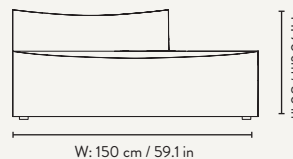

OPEN END MODULE - SMALL