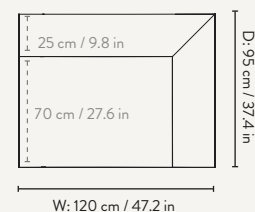

ARMREST END MODULE - SMALL