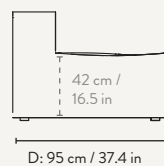

OPEN END MODULE - SMALL