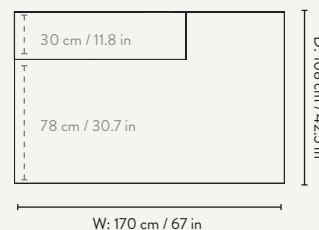

OPEN END MODULE - LARGE