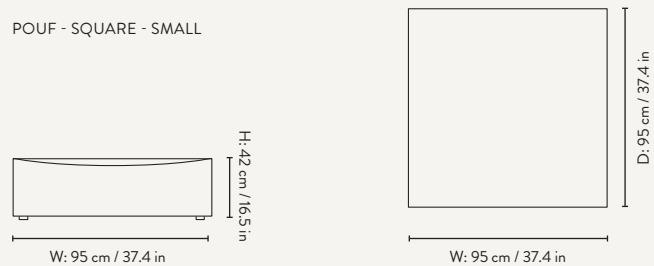

To see the specifications of each fabric and available colour assortment please go to overview on page 14

POUF - SQUARE - SMALL