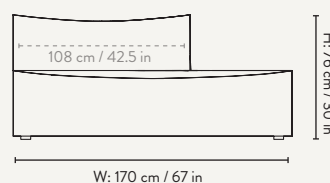

OPEN END MODULE - LARGE