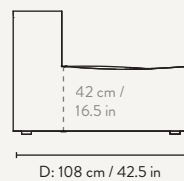

OPEN END MODULE - LARGE