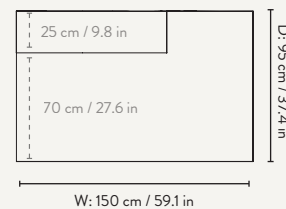

OPEN END MODULE - SMALL