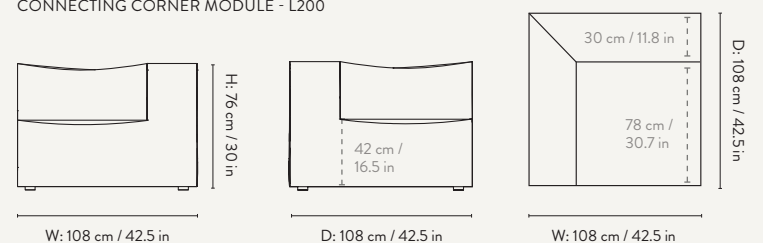

CONNECTING CORNER MODULE - L200