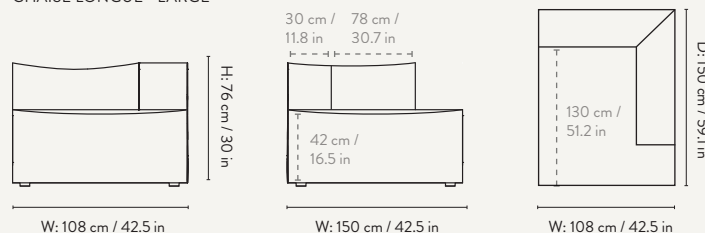

CHAISE LONGUE - LARGE