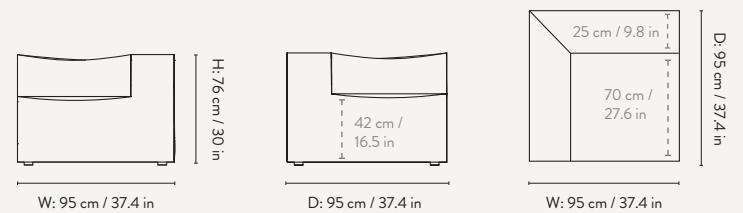

CONNECTING CORNER MODULE - S200