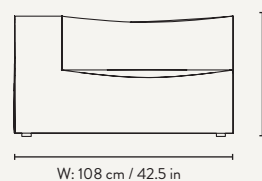

ARMREST END MODULE - LARGE